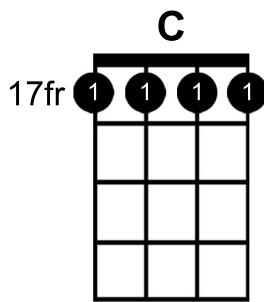

Banjo - C Major Chord Chart

4/4

GDGBD tuning

T	2
A	1
B	2

4/4

GDGBD tuning

T	5
A	5
B	5

4/4

GDGBD tuning

T	5
A	5
B	5

4/4

GDGBD tuning

T	14
A	13
B	14

4/4

GDGBD tuning

T	17
A	17
B	17