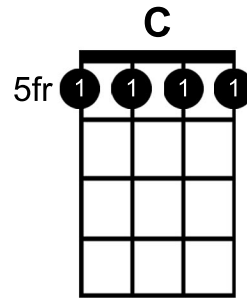

Banjo - C Major Chord Chart

4/4

GDGBD tuning

T	2
A	1
B	2

4/4

GDGBD tuning

T	5
A	5
B	5

4/4

GDGBD tuning

T	5
A	5
B	5

4/4

GDGBD tuning

T	14
A	13
B	14

4/4

GDGBD tuning

T	17
A	17
B	17