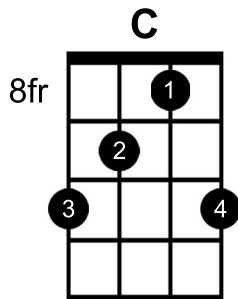

Banjo - C Major Chord Chart

4/4

GDGBD tuning

T	2
A	1
B	2

4/4

GDGBD tuning

T	5
A	5
B	5

4/4

GDGBD tuning

T	5
A	5
B	5

4/4

GDGBD tuning

T	14
A	13
B	14

4/4

GDGBD tuning

T	17
A	17
B	17