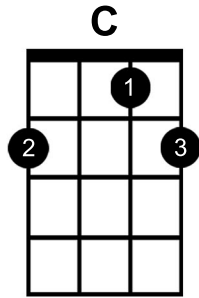

Banjo - C Major Chord Chart

4/4

GDGBD tuning

T	2
A	1
B	2

4/4

GDGBD tuning

T	5
A	5
B	5

4/4

GDGBD tuning

T	5
A	5
B	5

4/4

GDGBD tuning

T	14
A	13
B	14

4/4

GDGBD tuning

T	17
A	17
B	17