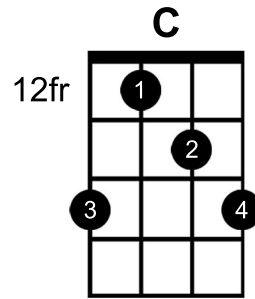

Banjo - C Major Chord Chart

4/4

GDGBD tuning

T	2
A	1
B	2

4/4

GDGBD tuning

T	5
A	5
B	5

4/4

GDGBD tuning

T	5
A	5
B	5

4/4

GDGBD tuning

T	14
A	13
B	14

4/4

GDGBD tuning

T	17
A	17
B	17