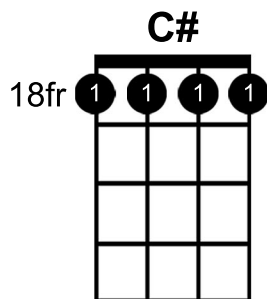

Banjo - C# Major Chord Chart

GDGBD tuning

T	3
A	2
B	1
B	3

GDGBD tuning

T	6
A	6
B	6
B	6

GDGBD tuning

T	11
A	9
B	10
B	11

GDGBD tuning

T	15
A	14
B	13
B	15

GDGBD tuning

T	18
A	18
B	18
B	18