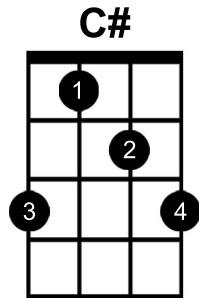

Banjo - C# Major Chord Chart

GDGBD tuning

T	3
A	2
B	1
B	3

GDGBD tuning

T	6
A	6
B	6
B	6

GDGBD tuning

T	11
A	9
B	10
B	11

GDGBD tuning

T	15
A	14
B	13
B	15

GDGBD tuning

T	18
A	18
B	18
B	18