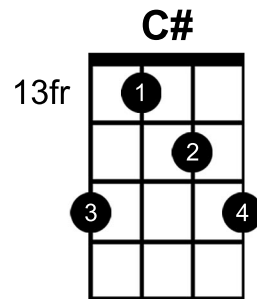

Banjo - C# Major Chord Chart

GDGBD tuning

T	3
A	2
B	1
B	3

GDGBD tuning

T	6
A	6
B	6
B	6

GDGBD tuning

T	11
A	9
B	10
B	11

GDGBD tuning

T	15
A	14
B	13
B	15

GDGBD tuning

T	18
A	18
B	18
B	18