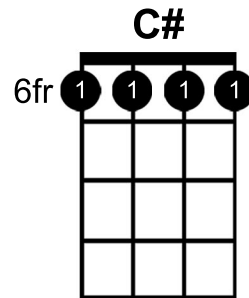

Banjo - C# Major Chord Chart

GDGBD tuning

T	3
A	2
B	1
B	3

GDGBD tuning

T	6
A	6
B	6
B	6

GDGBD tuning

T	11
A	9
B	10
B	11

GDGBD tuning

T	15
A	14
B	13
B	15

GDGBD tuning

T	18
A	18
B	18
B	18