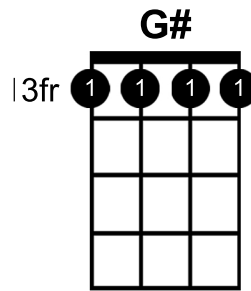

Banjo - G# Major Chord Chart

GDGBD tuning

T	1
A	1
B	1

GDGBD tuning

T	4
A	4
B	5
D	4

GDGBD tuning

T	10
A	9
B	8
D	10

GDGBD tuning

T	13
A	13
B	13
D	13

GDGBD tuning

T	18
A	16
B	17
D	18