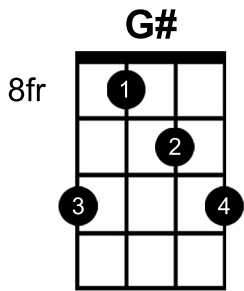

Banjo - G# Major Chord Chart

GDGBD tuning

T	1
A	1
B	1

GDGBD tuning

T	4
A	4
B	5
D	4

GDGBD tuning

T	10
A	9
B	8
D	10

GDGBD tuning

T	13
A	13
B	13
D	13

GDGBD tuning

T	18
A	16
B	17
D	18