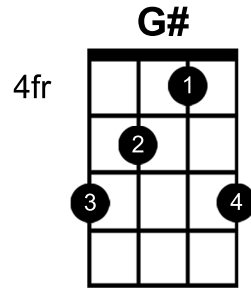

Banjo - G# Major Chord Chart

GDGBD tuning

T	1
A	1
B	1

GDGBD tuning

T	4
A	4
B	5
D	4

GDGBD tuning

T	10
A	9
B	8
D	10

GDGBD tuning

T	13
A	13
B	13
D	13

GDGBD tuning

T	18
A	16
B	17
D	18