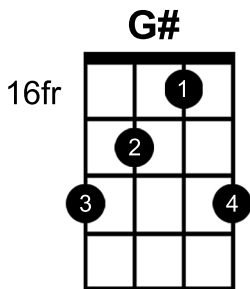

Banjo - G# Major Chord Chart

GDGBD tuning

T	1
A	1
B	1

GDGBD tuning

T	4
A	4
B	5
D	4

GDGBD tuning

T	10
A	9
B	8
D	10

GDGBD tuning

T	13
A	13
B	13
D	13

GDGBD tuning

T	18
A	16
B	17
D	18