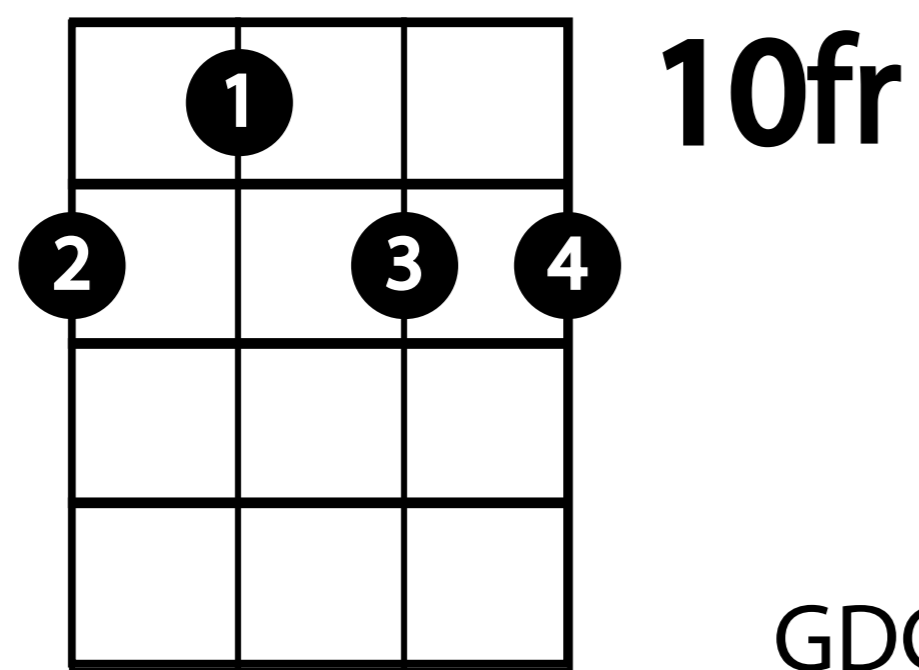

Banjo - A# Minor Chord Chart

A#m

2fr

GDGBD Tuning

A#m

6fr

GDGBD Tuning

A#m