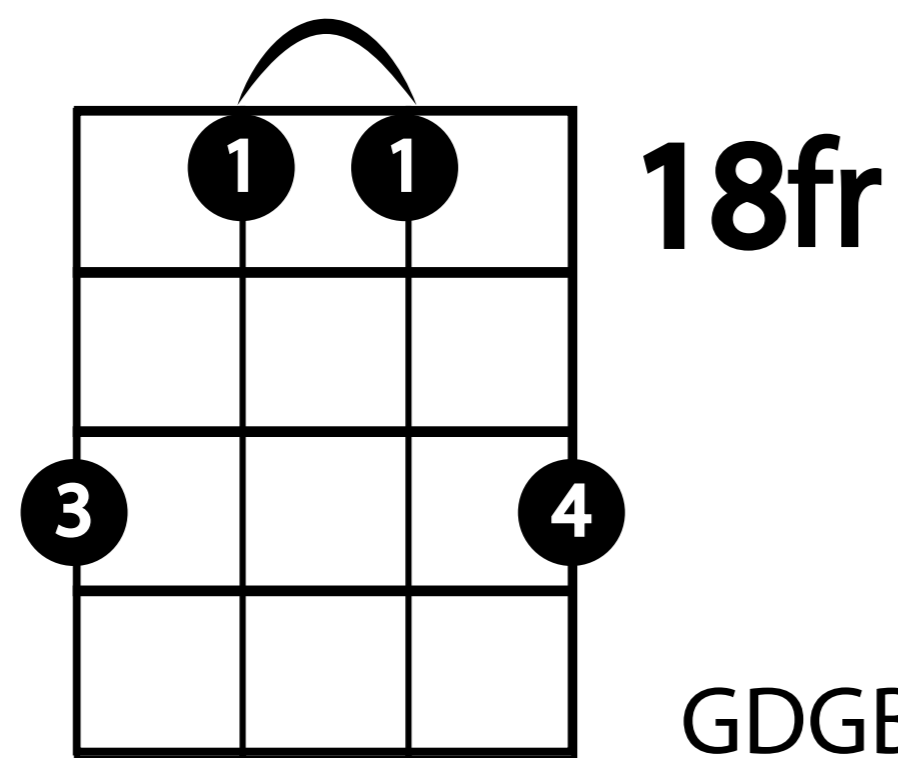

Banjo - A# Minor Chord Chart

A#m

2fr

GDGBD Tuning

A#m

6fr

GDGBD Tuning

A#m

10fr

GDGBD Tuning

A#m

14fr

GDGBD Tuning

A#m

18fr

GDGBD Tuning