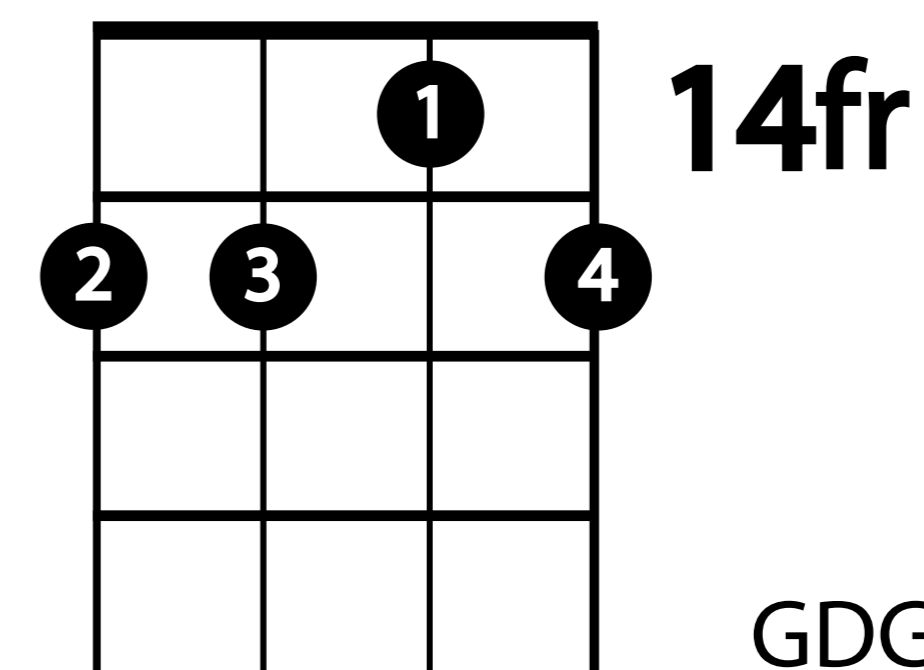

A#m

14fr

GDGBD Tuning