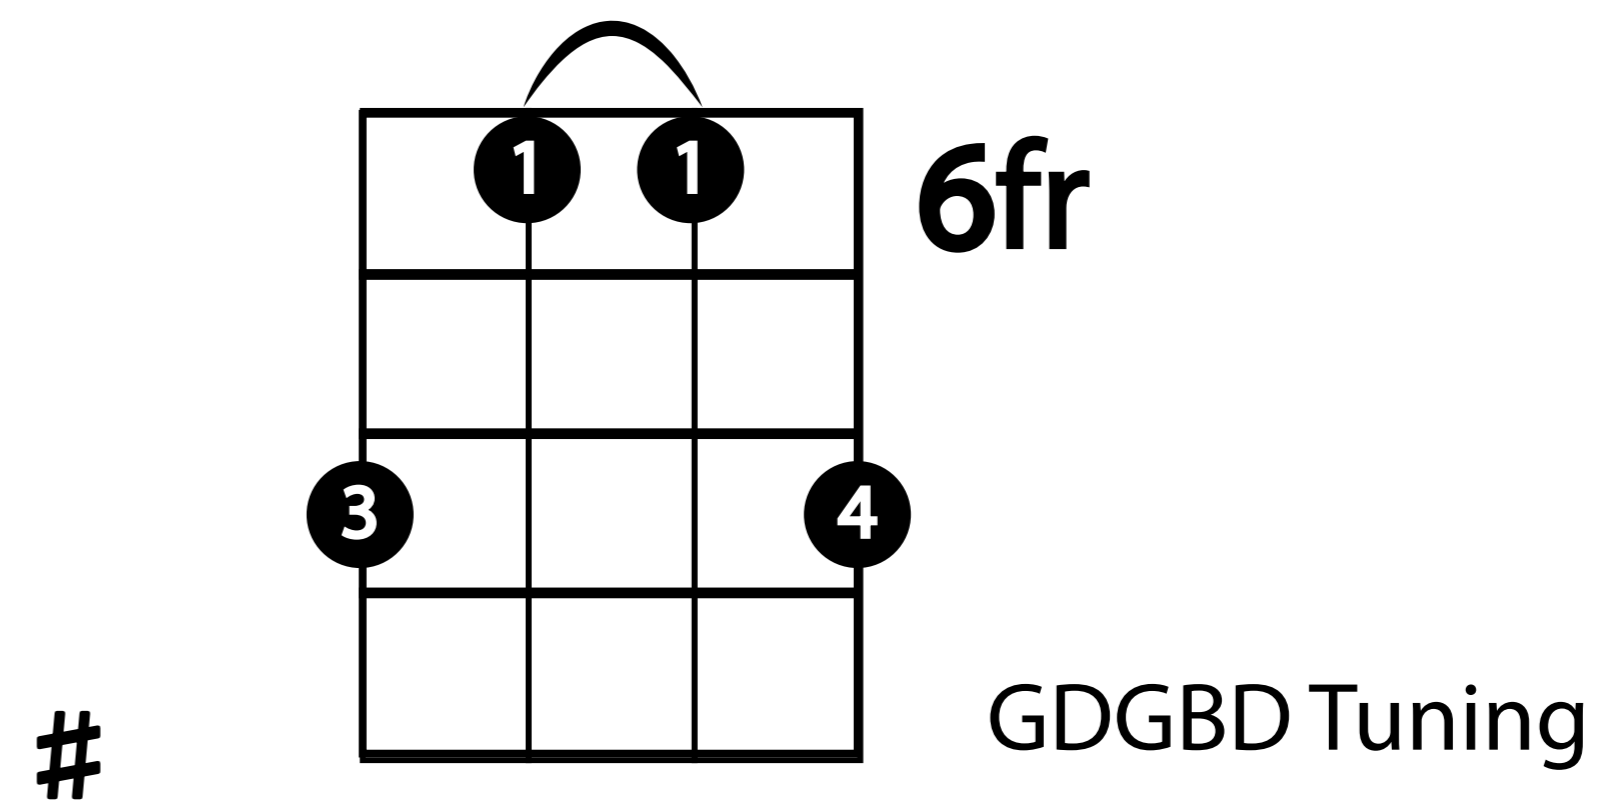

Banjo - A# Minor Chord Chart

A#m

2fr

GDGBD Tuning

A#m

6fr

GDGBD Tuning

A#m