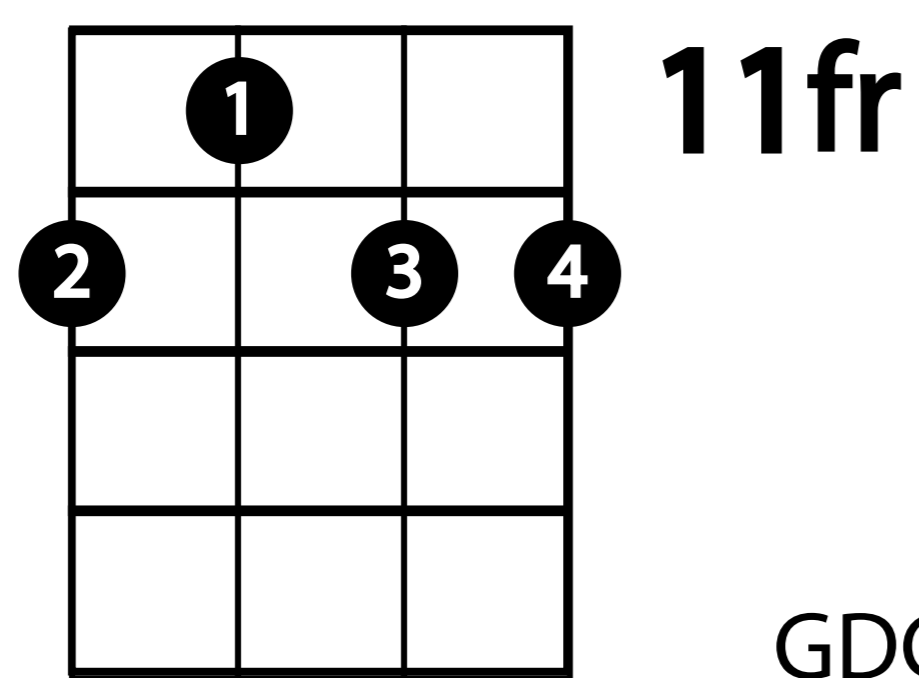

# Banjo - B Minor Chord Chart

Bm

GDGBD Tuning

Bm

GDGBD Tuning

Bm

GDGBD Tuning

Bm