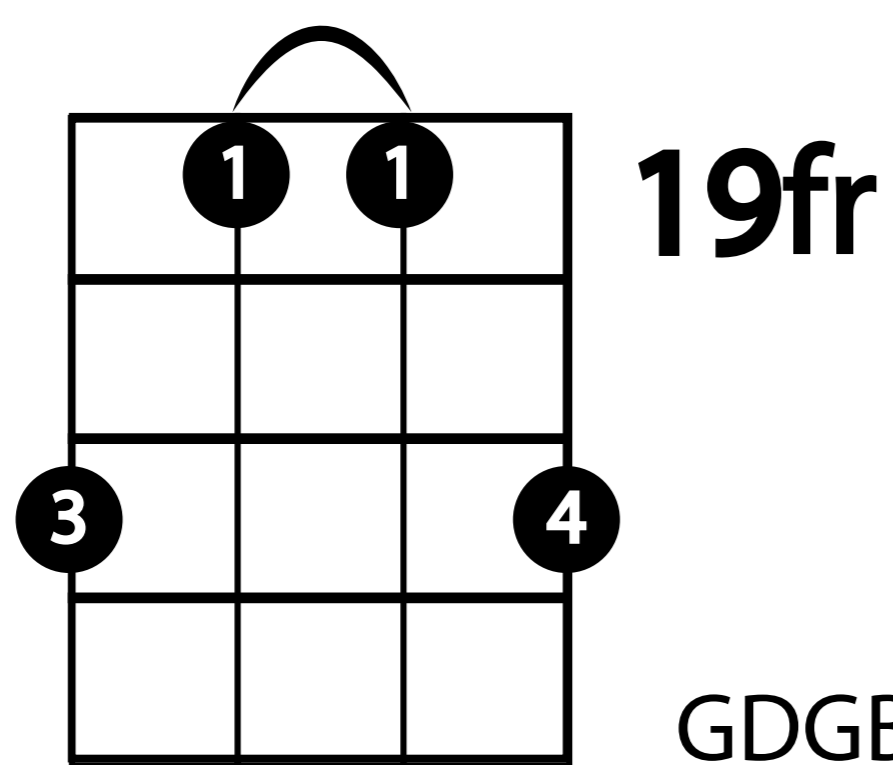

Banjo - B Minor Chord Chart

Bm

GDGBD Tuning

Bm

GDGBD Tuning

Bm

GDGBD Tuning

Bm

GDGBD Tuning

Bm

GDGBD Tuning