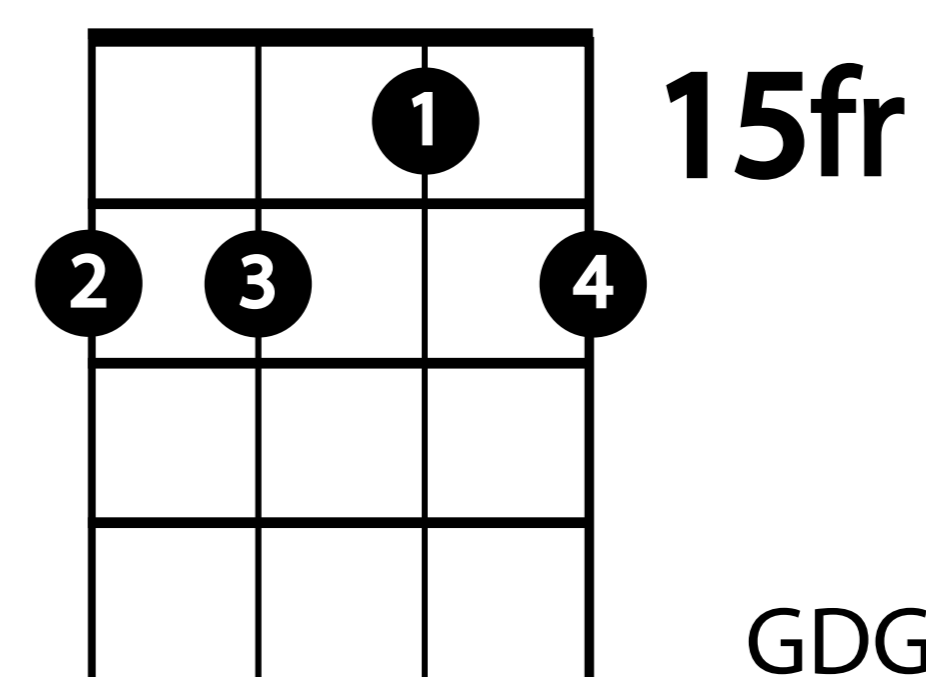

# Banjo - B Minor Chord Chart

Bm

GDGBD Tuning

Bm

GDGBD Tuning

Bm

GDGBD Tuning

Bm