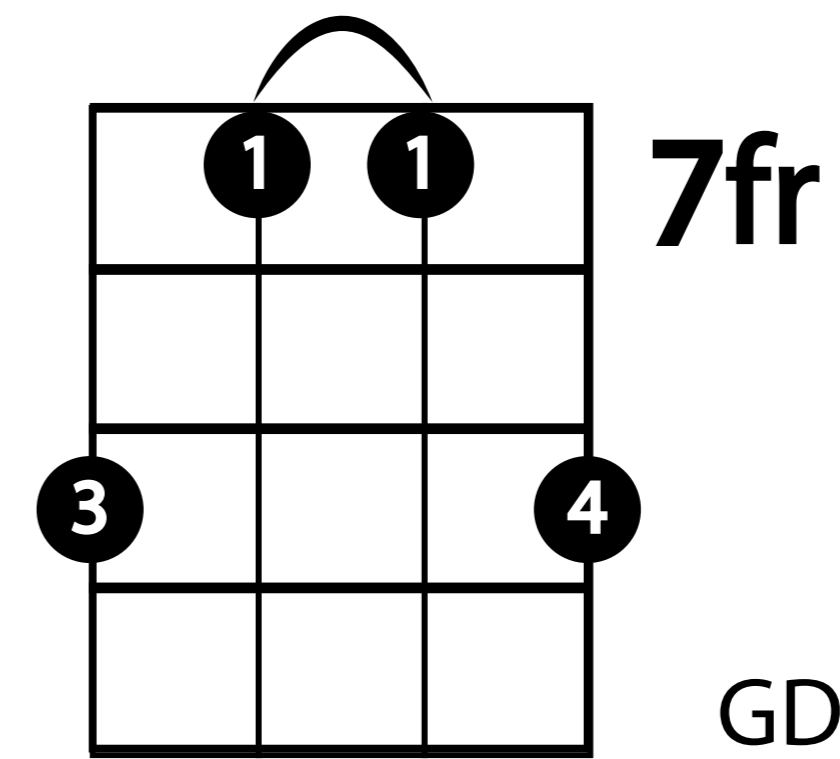

# Banjo - B Minor Chord Chart

Bm

GDGBD Tuning

Bm

GDGBD Tuning

Bm

GDGBD Tuning

Bm