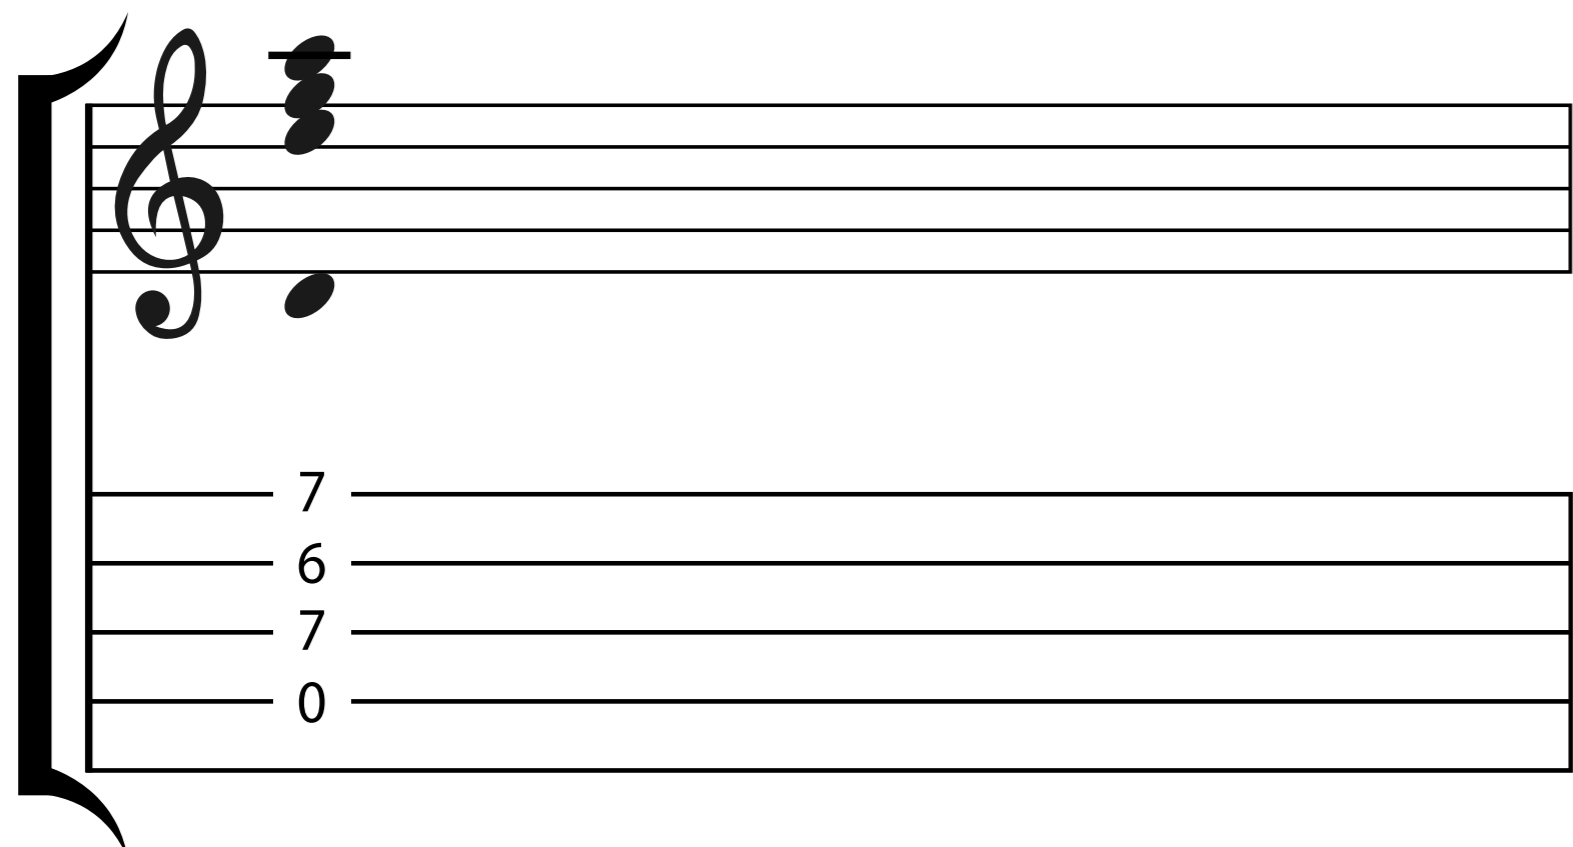

Banjo - D Minor Chord Chart

Dm

GDGBD Tuning

Dm

GDGBD Tuning

Dm

GDGBD Tuning

Dm