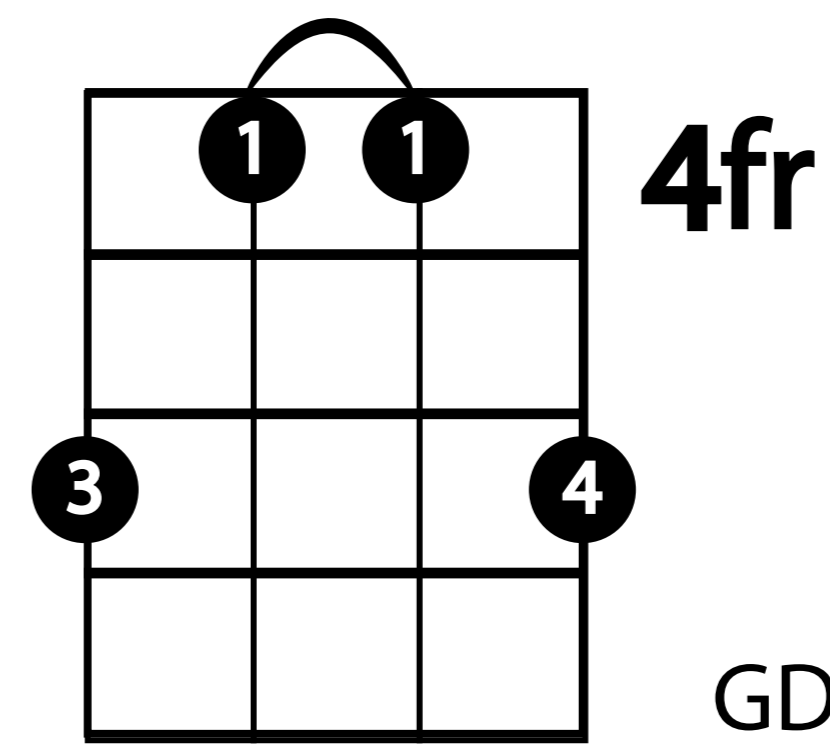

Banjo - G# Minor Chord Chart

G#m

GDGBD Tuning

G#m

GDGBD Tuning

G#m

GDGBD Tuning

G#m