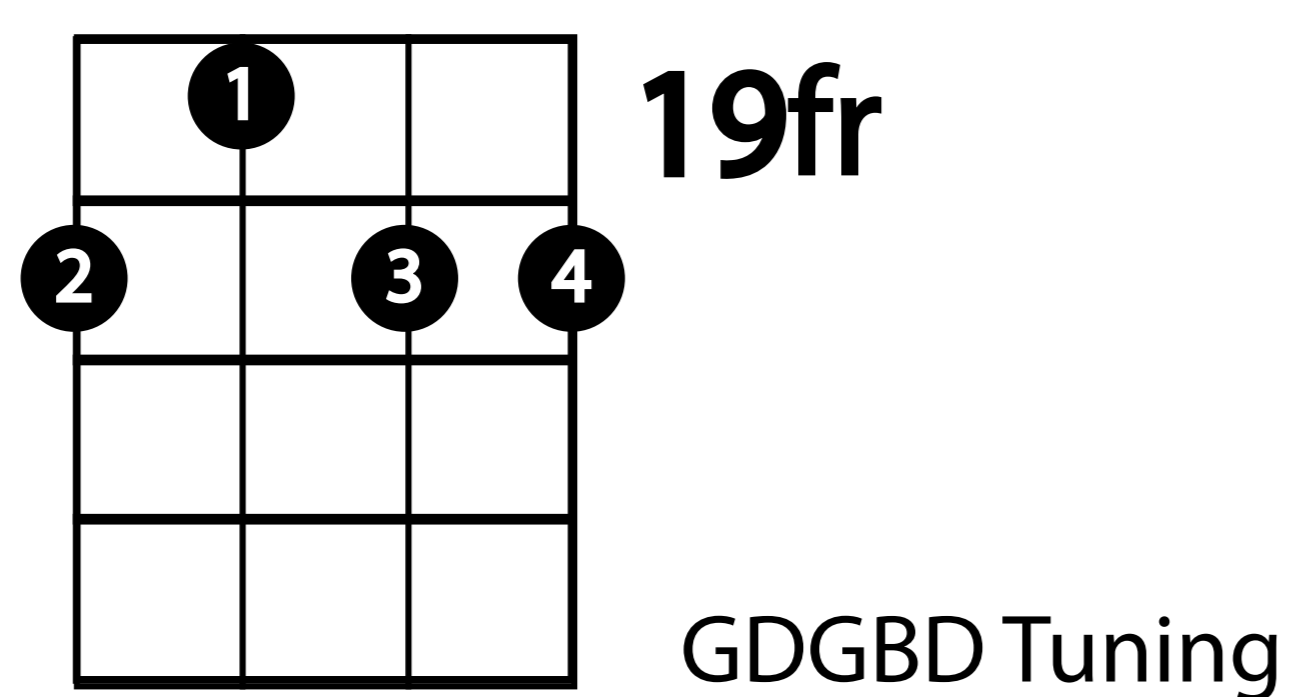

17
15
15
17

Gm